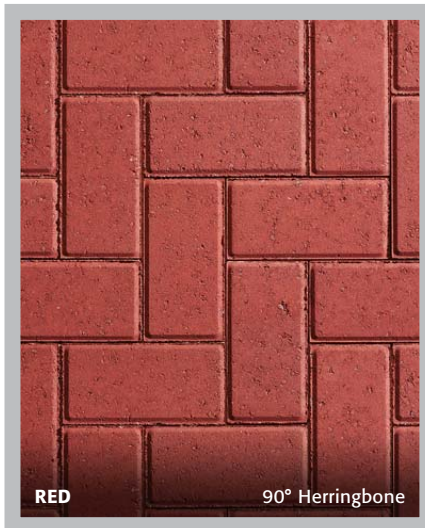

PLASPAVE 50 & PLASPAVE SIXTY

TRADITIONAL BRINDLE 45° Herringbone

BUFF Stretcher Bond

RUSTIC GOLD 90° Herringbone

RED 90° Herringbone

CHARCOAL Stretcher Bond

PLASPAVE 50 DIMENSIONS

Thickness **50mm**
Size **200mm x 100mm**

Pack contains **360 units**
Pack coverage **7.2m²**
Pack weight **970kg**

Quick and easy to lay, PLASPAVE 50 and PLASPAVE SIXTY rectangular block paving is the ideal choice for drives and patios where hard landscaping is required for an economical cost. This attractive load bearing paving is designed to blend and harmonise with any home and garden style.