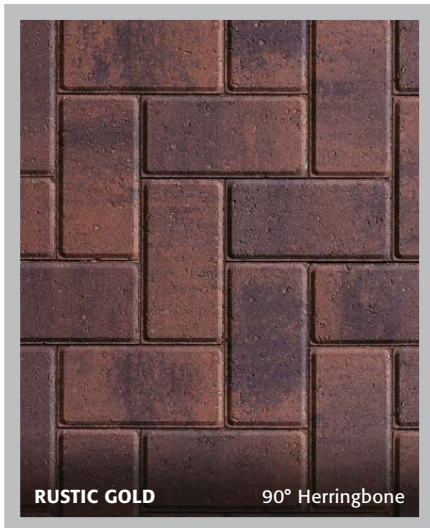

PLASPAVE 50 & PLASPAVE SIXTY

TRADITIONAL BRINDLE 45° Herringbone

BUFF Stretcher Bond

RUSTIC GOLD 90° Herringbone

RED 90° Herringbone

CHARCOAL Stretcher Bond

PLASPAVE 50 DIMENSIONS

Thickness **50mm**
Size **200mm x 100mm**

Pack contains **360 units**
Pack coverage **7.2m²**
Pack weight **970kg**

Quick and easy to lay, PLASPAVE 50 and PLASPAVE SIXTY rectangular block paving is the ideal choice for drives and patios where hard landscaping is required for an economical cost. This attractive load bearing paving is designed to blend and harmonise with any home and garden style.