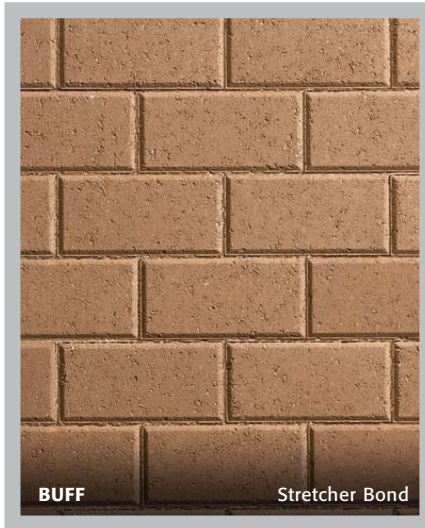

PLASPAVE 50 & PLASPAVE SIXTY

TRADITIONAL BRINDLE 45° Herringbone

BUFF Stretcher Bond

RUSTIC GOLD 90° Herringbone

RED 90° Herringbone

CHARCOAL Stretcher Bond

PLASPAVE 50 DIMENSIONS

Thickness **50mm**
Size **200mm x 100mm**

Pack contains **360 units**
Pack coverage **7.2m²**
Pack weight **970kg**

Quick and easy to lay, PLASPAVE 50 and PLASPAVE SIXTY rectangular block paving is the ideal choice for drives and patios where hard landscaping is required for an economical cost. This attractive load bearing paving is designed to blend and harmonise with any home and garden style.